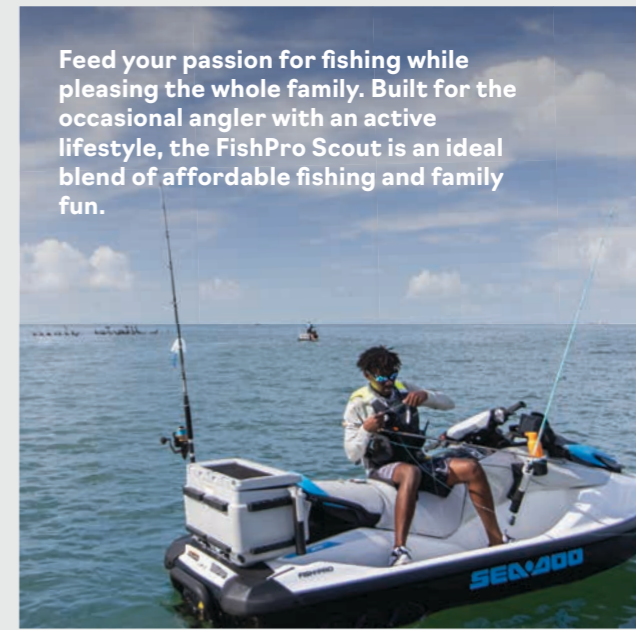

LINEUP 2022

SPORT FISHING

2022 SPORT FISHING

FISHPRO™ SCOUT 130

- Garmin® 6" Fish Finder & GPS
- 3 Fishing Rod Holders
- LinQ™ fishing cooler (51 L)
- iDF - Intelligent Debris Free Pump System
- Trolling mode (slow mode)
- Ergolock™ two-piece fishing seat

Feed your passion for fishing while pleasing the whole family. Built for the occasional angler with an active lifestyle, the FishPro Scout is an ideal blend of affordable fishing and family fun.

2022 SPORT FISHING