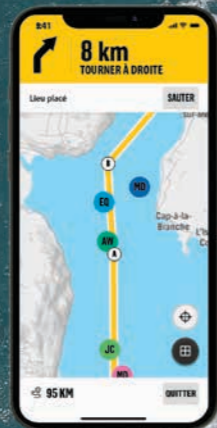

ENGLISH

2022 Brochure

LIVE THE

SEA-DOO®

LIFE

A BRP BRAND

What's new at Sea-Doo?

SEA-DOO FISHPRO EXTENDED LINE-UP

Take your fishing experience to a new level with our new FishPro Scout and Trophy models!

BOOST YOUR RIDING EXPERIENCE

Plan your journey, ride with friends and find your points of interests with the BRP GO! App.